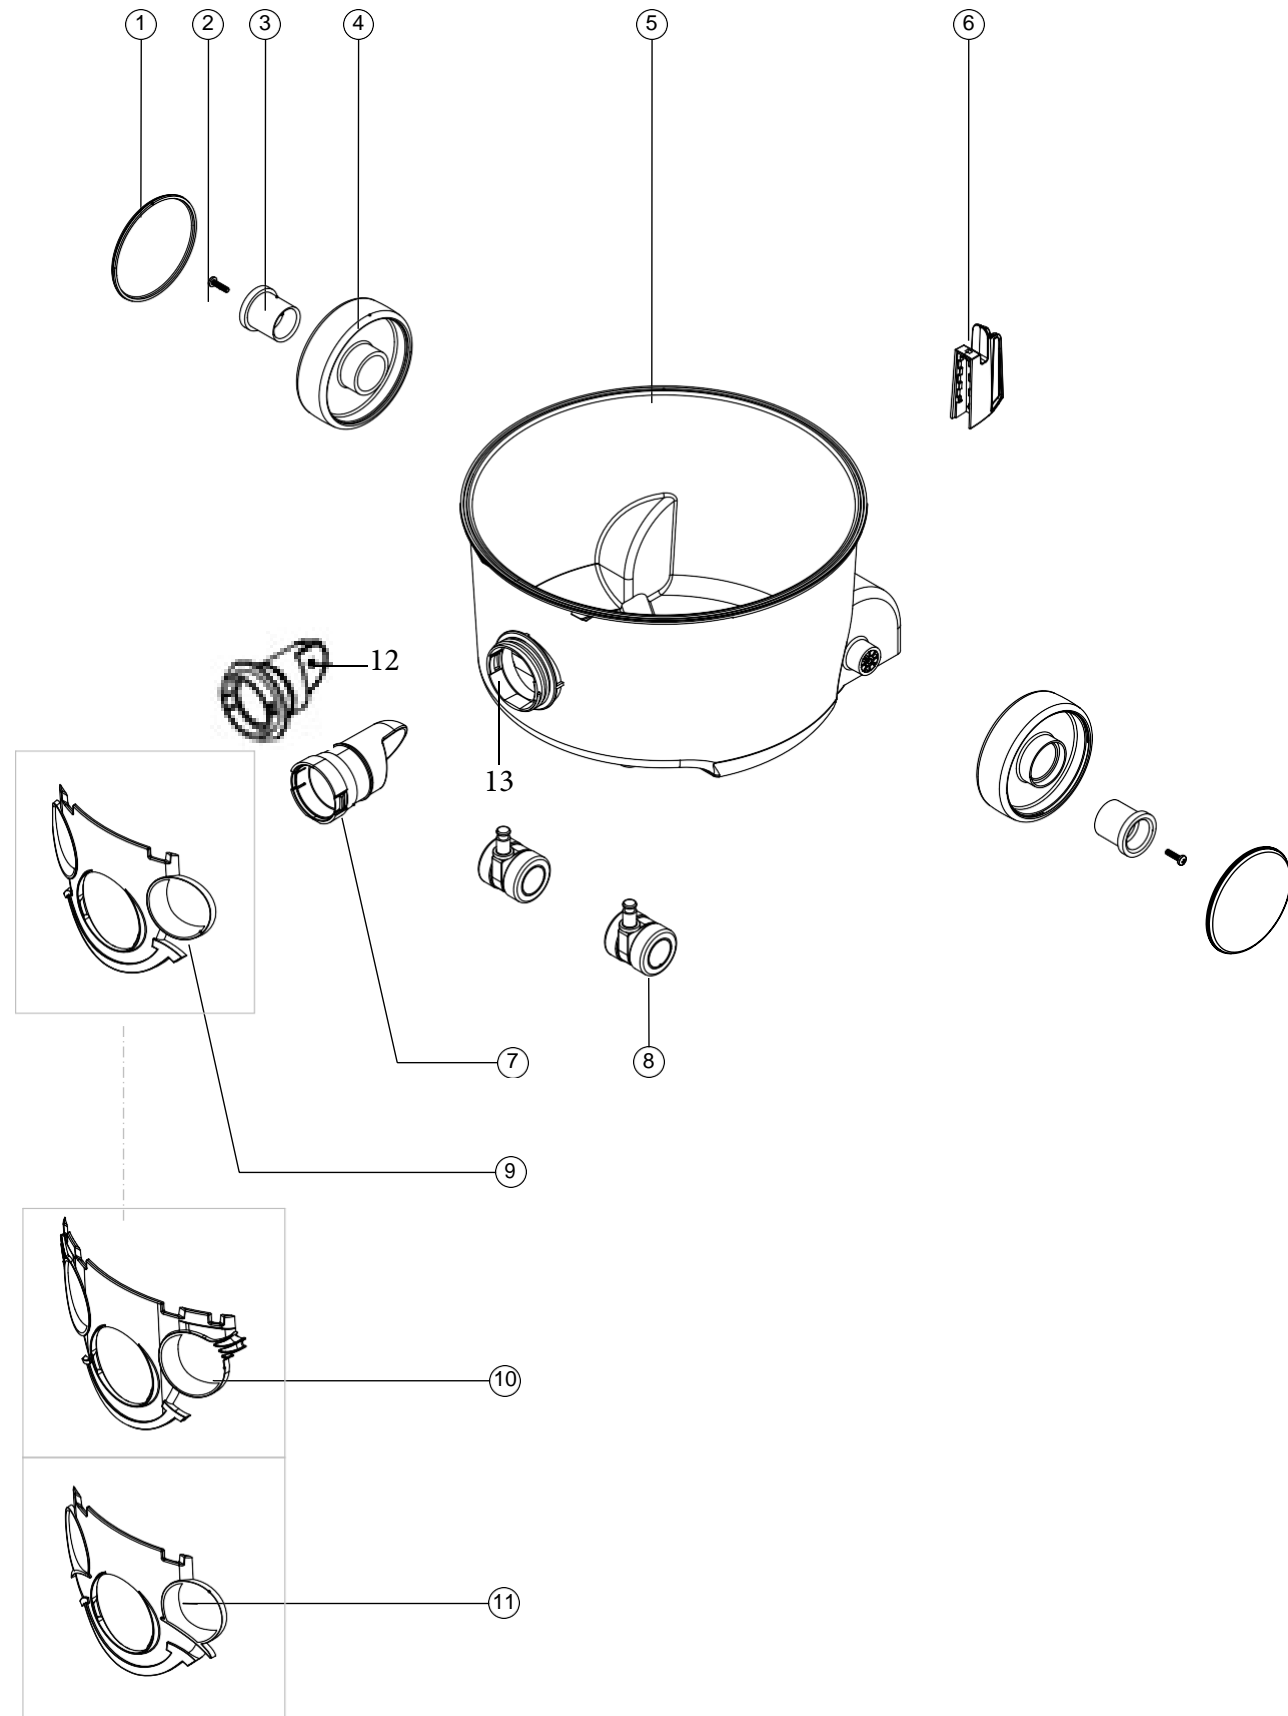

Numatic International Spare Parts

Model No: DRUM STYLE 1 - EXPLODED DIAGRAM

N/A
DRAWING: DRW-15614 ISS:A06
23/12/2014

Numatic International Spare Parts

Model No: DRUM STYLE 1 - EXPLODED DIAGRAM

ITEM:	PART No:	Description	QTY.	COMMENTS:
1	-	WHEEL TRIM	2	CONTACT NUMATIC FOR DETAILS
2	219105	No8 X 5/8 INCH LONG POZI PAN PLASTITE SCREW	2	
3	227868	WHEEL HUB FOR 2 SHOT WHEEL	2	
4	227640	2 SHOT WHEEL ASSEMBLY	2	
5	-	DRUM STYLE 1 - PLASTIC 200 - MOULDING ONLY	1	CONTACT NUMATIC FOR DETAILS
6	237578	Wand Dock (Eco)	1	
7	237119	FRONT FIT BAG CONNECTOR	1	
8	204000	40MM PU-TYRED BLACK TWIN WHEEL CASTOR	2	
9	325958	RED HENRY SNAP FIT FACE	1	
10	325962	PINK HETTY SNAP FIT FACE	1	
11	325959	BLUE HENRY SNAP FIT FACE	1	

- 11a - 325960 GREEN HENRY SNAP FIT FACE
- 11b - 325961 YELLOW HENRY SNAP FIT FACE
- 12 - 227363 BAG CONNECTOR (VARIANT TO ITEM 7)
- 13 - 227396 RED THREADED NECK
- 229797 PINK THREADED NECK
- 227397 BLUE THREADED NECK
- 227398 GREEN THREADED NECK
- 227399 YELLOW THREADED NECK

- 227687 - RED WHEEL TRIM
- 229798 - PINK WHEEL TRIM
- 227688 - BLUE WHEEL TRIM
- 227689 - GREEN WHEEL TRIM
- 227690 - YELL WHEEL TRIM

COMPATIBLE FILTER BAGS - SEE DRW-15712 FOR DETAILS		
DESCRIPTION	ITEM NO.	QTY PER PACK.
NVM-1CH HEPAFLO DUST BAGS	604015	10