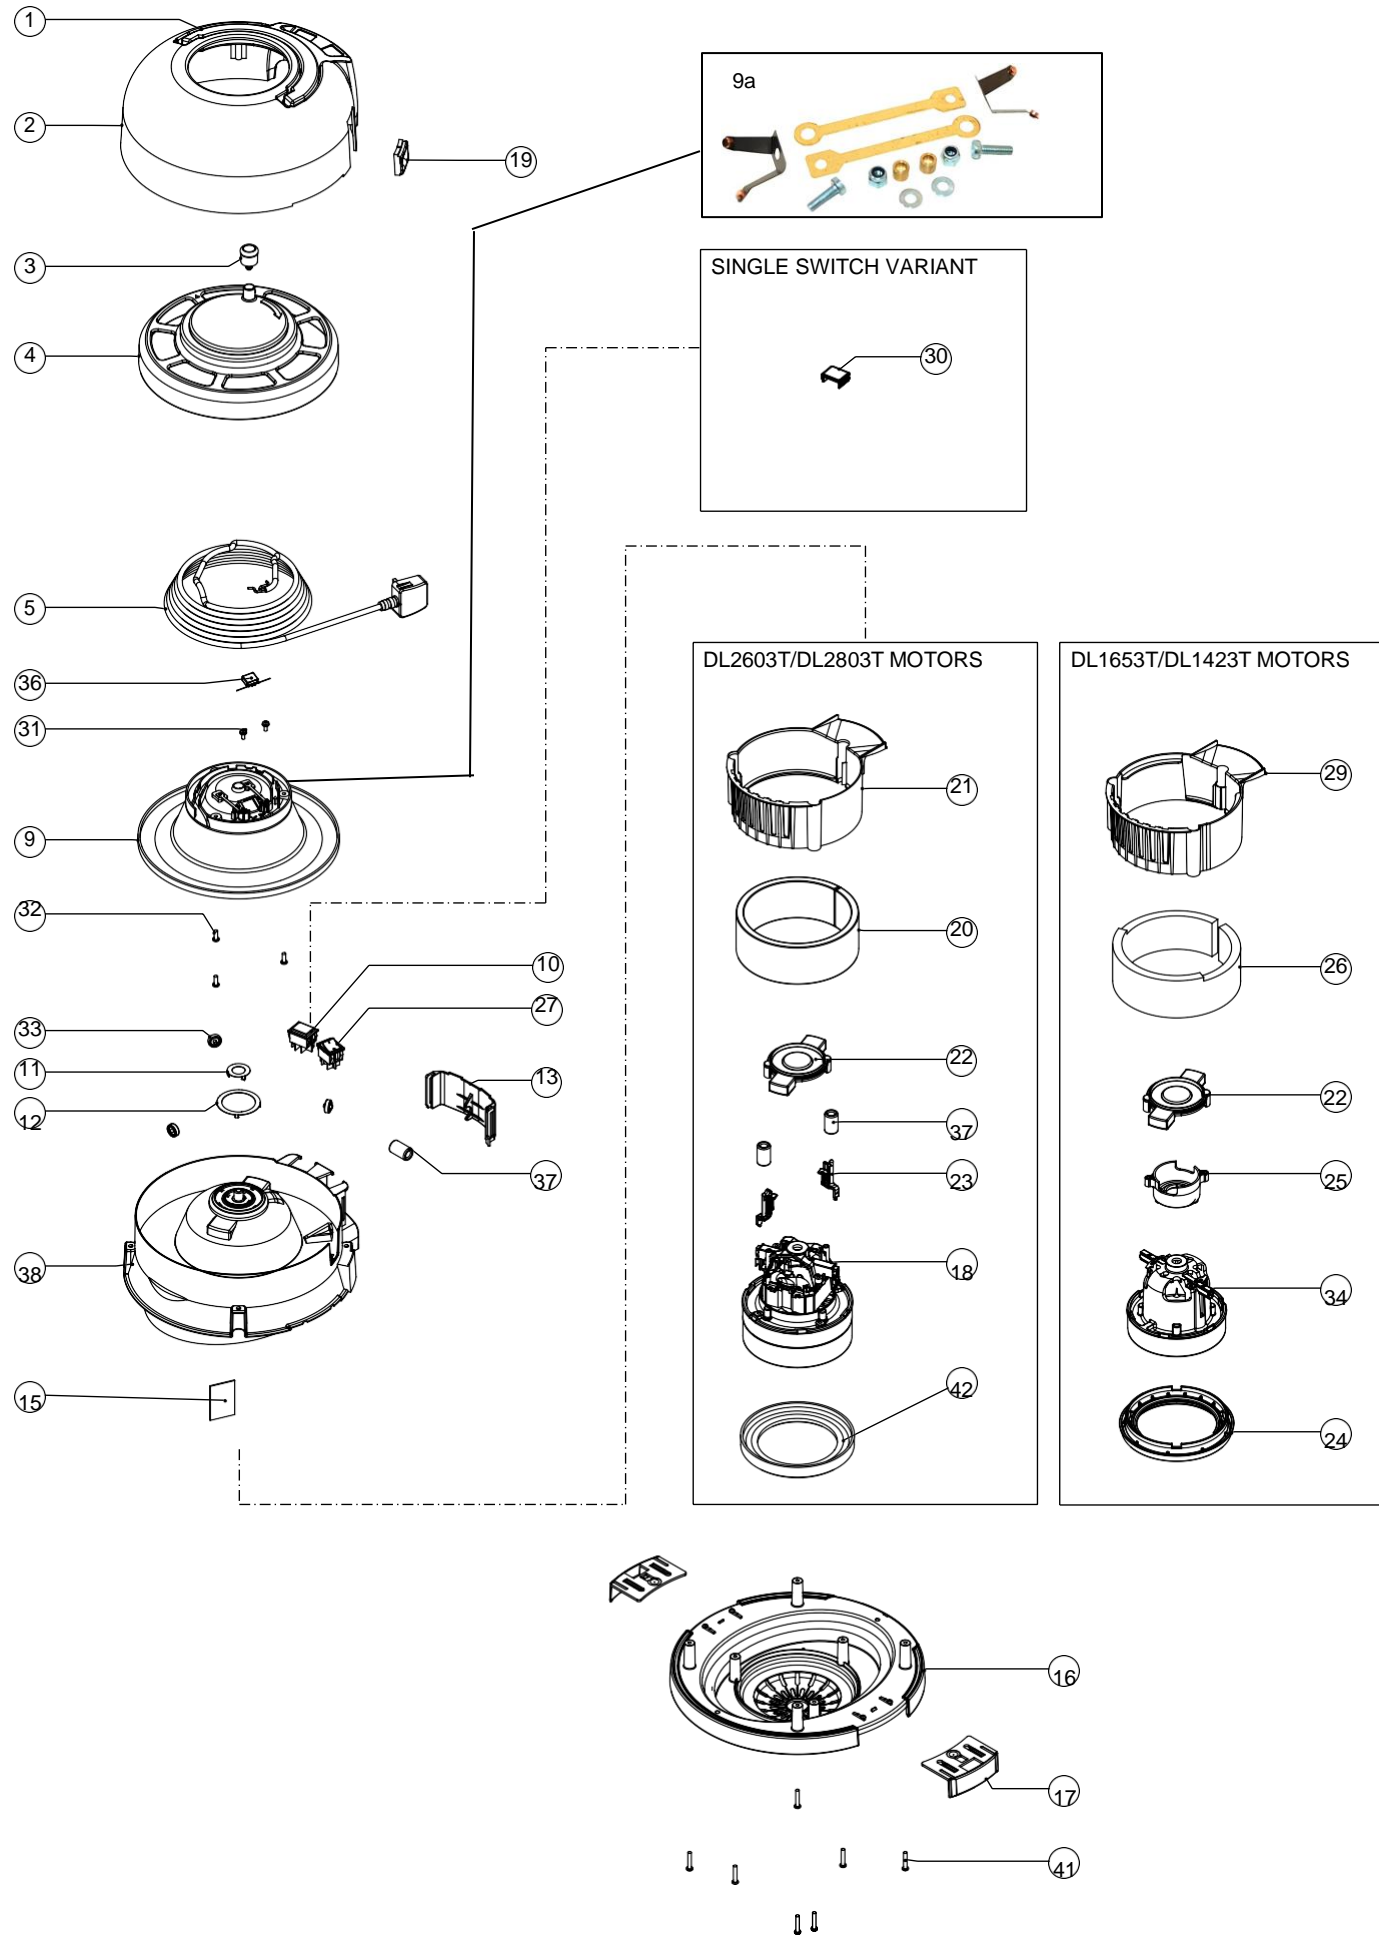

Numatic International Spare Parts

Model No: HEAD STYLE 1 ASSEMBLY 1/2-STAGE 1-SPEED EXPLODED

N/A
DRAWING: DRW-16098 ISS:A21
21/09/2017

Models: HVR, HET, HHR, HVX, HVR*M, VNR, NRV, HDK, HDX, HDH, EVR

Numatic International Spare Parts

Model No: HEAD STYLE 1 ASSEMBLY 1/2-STAGE 1-SPEED EXPLODED

ITEM:	PART No:	Description	QTY.	COMMENTS:
1	227120	HANDLE - HVR/HET/NRV	1	
2	-	COVER	1	CONTACT NUMATIC FOR DETAILS
3	229617	CABLE REEL WINDER KNOB ASSY	1	
4	910781	CABLE REEL COVER INCLUDES REEL ASSEMBLY (ITEM 9)	1	
5	236044	CABLE 10MX1.00MM C/W PLUG HVR	1	CONTACT NUMATIC FOR MORE DETAILS IF REQUIRED
			1	
			1	
9		REFER ITEM 4 ABOVE - PART 910781	1	
9a	220988	REWIND SPRING CONTACT REPAIR KIT	1	
10	208885	NEON INDICATOR (EVEREL, B71121G000000)	1	
11	227141	INNER CONTACT RING	1	
12	227142	OUTER CONTACT RING	1	
13	229623	SWITCH COVER	1	
15	208951	BLANKING PLATE	1	NOTCHED VERSION USED WITH DL2603T/DL28037
16	237606	BOTTOM MOTOR HOUSING (BI-MATERIAL)	1	
17	229622	TOGGLE (BI-MATERIAL)	2	
18	205740	230V 2 STAGE 600W ECO THRO FLOW FAN MOTOR (DL2603T) TCO	1	
	205640	230V 2 STAGE 800W ECO THRO FLOW FAN MOTOR (DL2803T) TCO		
19	237687	BLACK CABLE ENTRY	1	
20	203020	POD SIDE FELT	1	
21	229621	AIR GUIDE	1	
22	229614	MOTOR PLATE BI -MATERIAL	1	
23	208955	CLIP RETAINER FERRITE BEAD (DL2 MOTOR)	2	
24	237089	BOTTOM MOTOR GASKET - CUP MOTOR	1	
25	237480	ADAPTOR MOTOR (DL1 603T)	1	
26	203038	WRAP-ACOUSTIC	1	
27	220582	GREEN ROCKER SWITCH (WHITE PRINT) 0-1	1	
29	237674	AIRGUIDE (DL1 TYPE)	1	
30	237082	BLANKING PLUG - ROCKER SWITCH	1	USED IN PLACE OF ITEM 10 FOR 1 SWITCH ONLY VARIANT
31	291151	M4 X 10MM LONG T20 SEMS SCREW Z/PL - PRODUCT CODE 8.8 - TX20 HEAD	2	
32	291152	NO8.1/2 INCH LG.T20.SCREW.Z/PL.PLASTITE	3	
33	901009	ROLLER WHEEL	3	
34	205840	230V SINGLE STAGE THRO FLOW FAN MOTOR (DL1 653T) TCO (620)	1	
	901792	230V SINGLE STAGE THRO FLOW FAN MOTOR (DL1 423T) TCO (420)		
36	230096	SUPPRESSOR CAPACITOR ASSEMBLY WITH DISCHARGE RESISTOR (AS SUPPLIED)	1	
37	230097	AXIAL FERRITE BEAD	1	
38	237745	TOP MOTOR HOUSING (HEAD STYLE 1 AND 9) WITH PCB SUPPORT	1	
41	291082	#8 SCREW 1"L T20 PAN HEAD P/L THREAD FORMING	7	
42	227882	BOTTOM MOTOR GASKET	1	

WIRING DIAGRAMS TBC