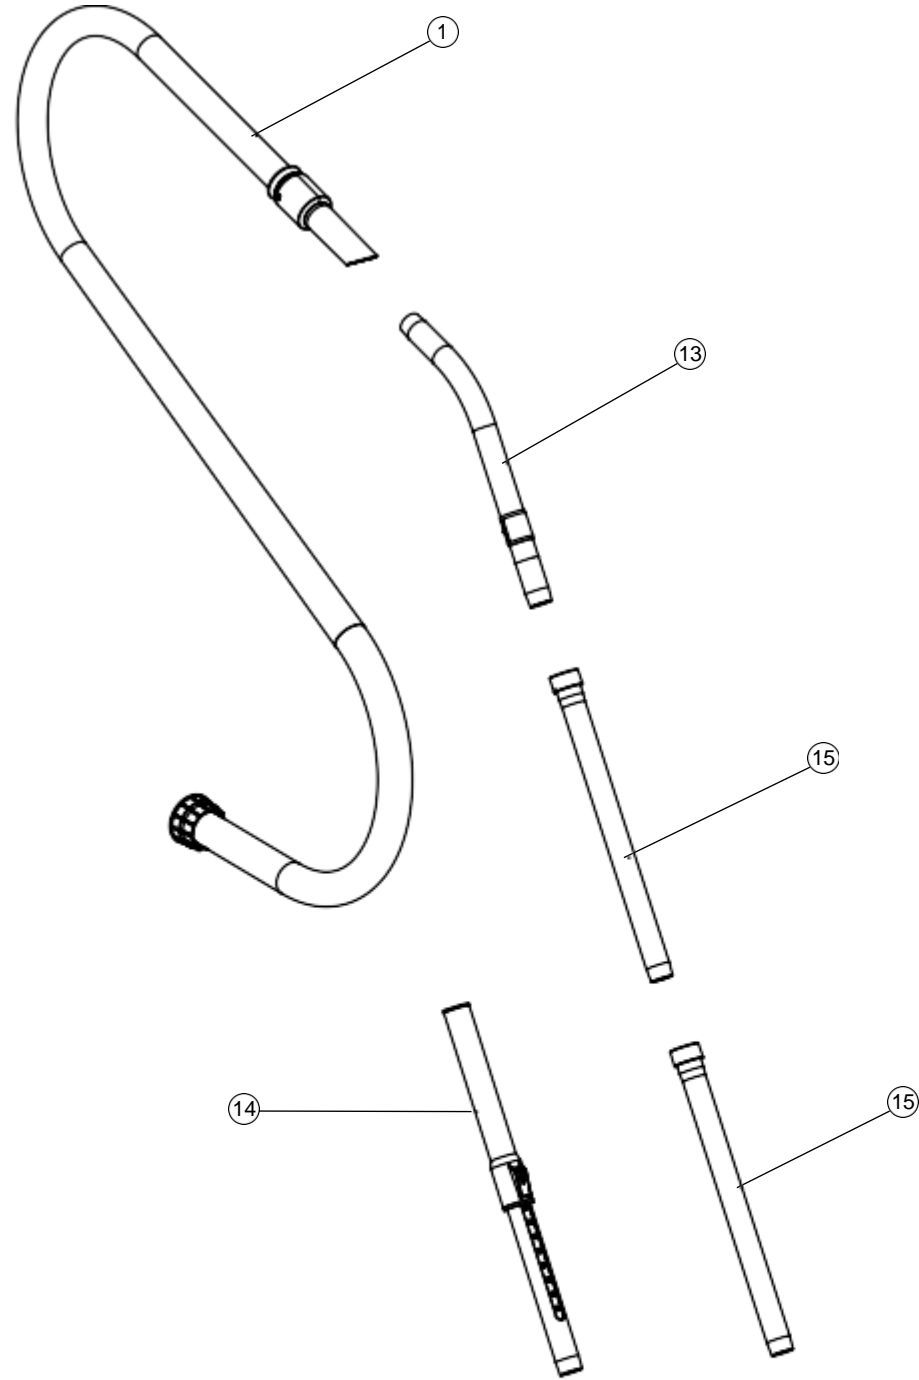

Numatic International Spare Parts

Model No: FLOOR TOOL SELECTION 1 - 12" DRY KIT & ACCESSORIES 32MM

NA
DRAWING: DRW-15709 ISS:A01
23/12/2014