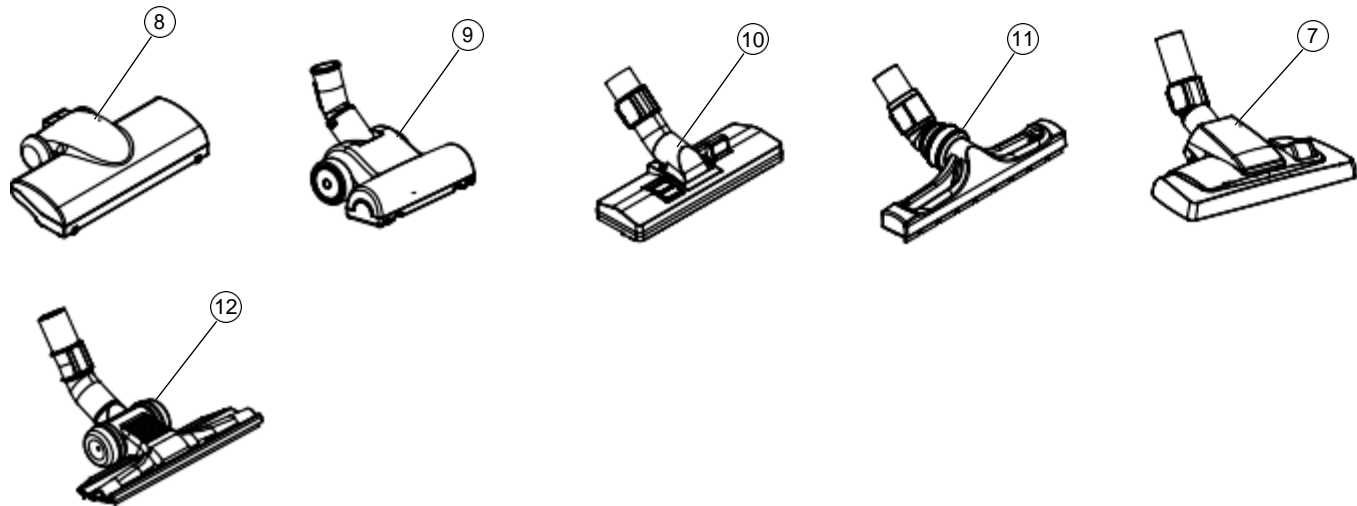

FLOOR NOZZLES